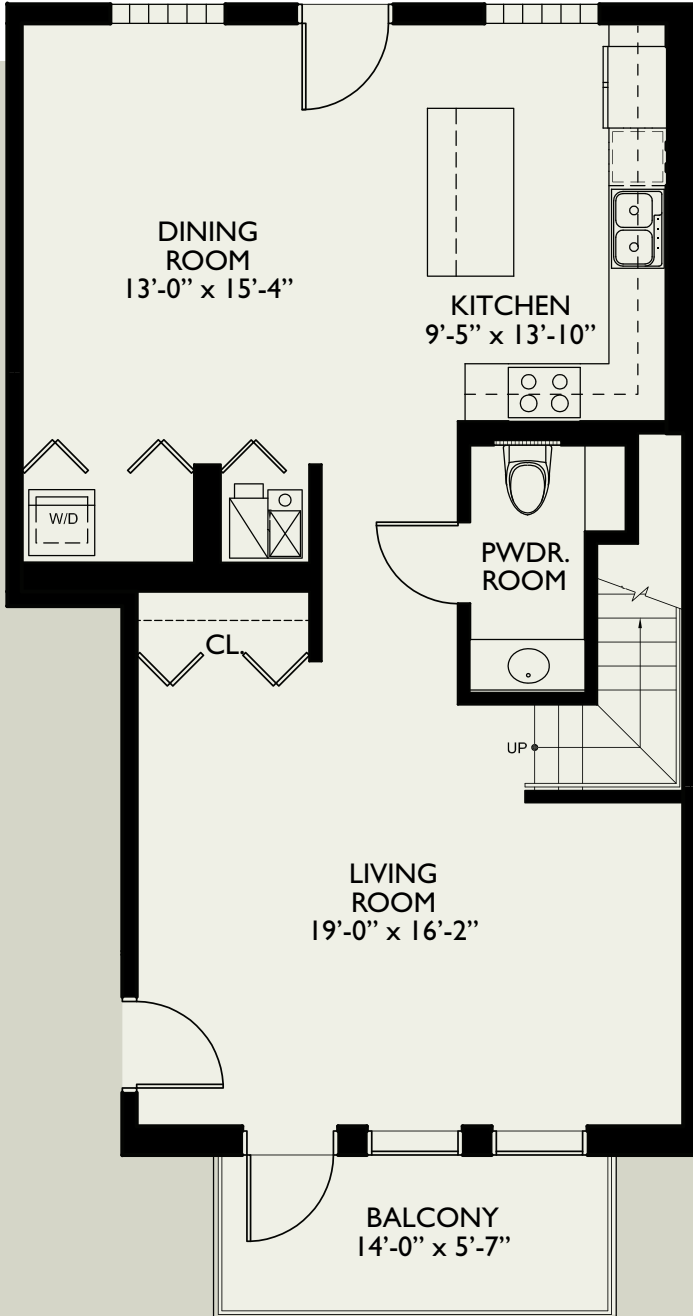

Plan B2

units 2202, 2203, 2204, 2207, 2402, 2404

1,726 sq. ft.

Lower Level

Upper Level

Please note that specifications, equipment, dimensions and prices are subject to change without notice.

*Square Footage does not include balcony/patio.