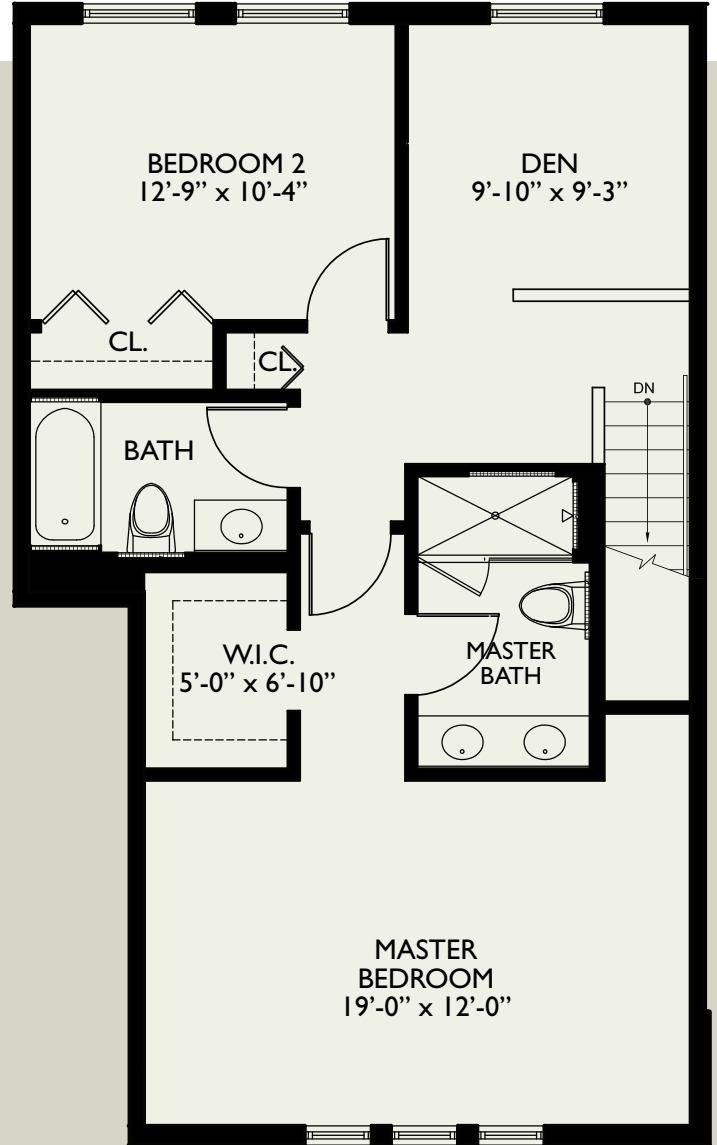

Plan B2

units 2202, 2203, 2204, 2207, 2402, 2404

1,726 sq. ft.

Lower Level

Upper Level

Please note that specifications, equipment, dimensions and prices are subject to change without notice.

*Square Footage does not include balcony/patio.