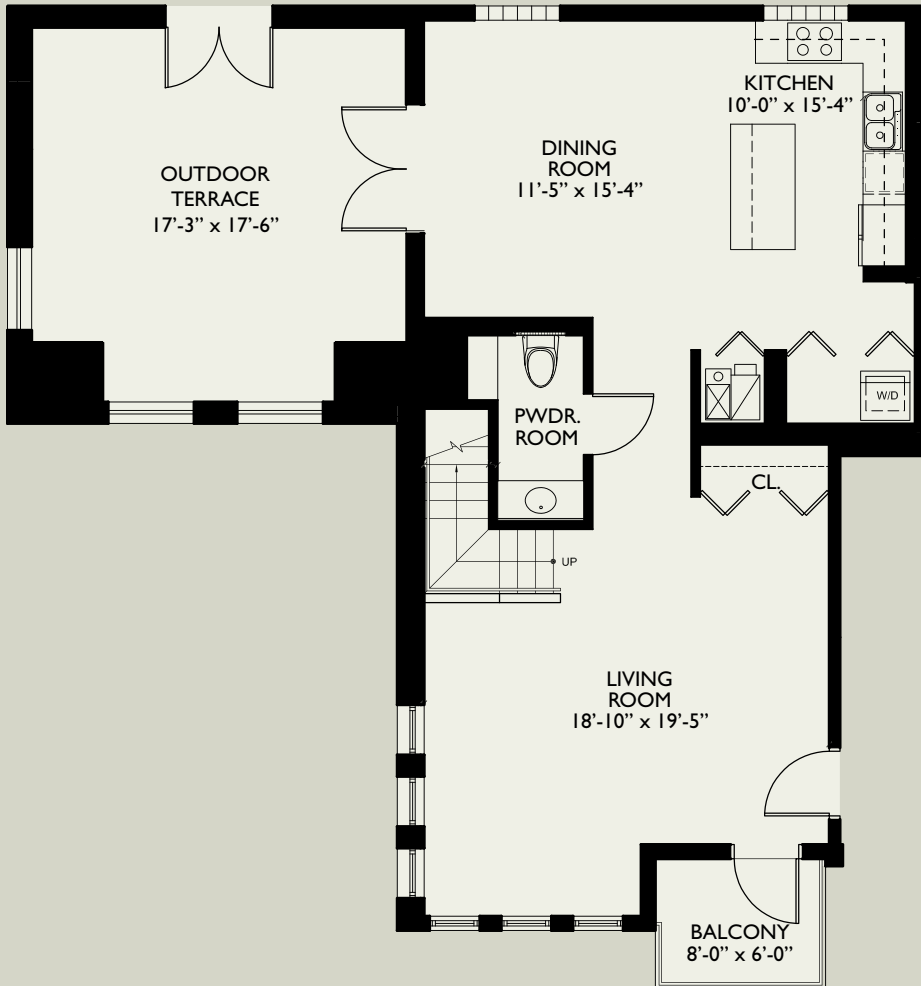

Plan B2.1

1,836 sq. ft.

unit 2201

Lower Level

Upper Level

Please note that specifications, equipment, dimensions and prices are subject to change without notice.
*Square Footage does not include balcony/patio.
All dimensions are approximate.