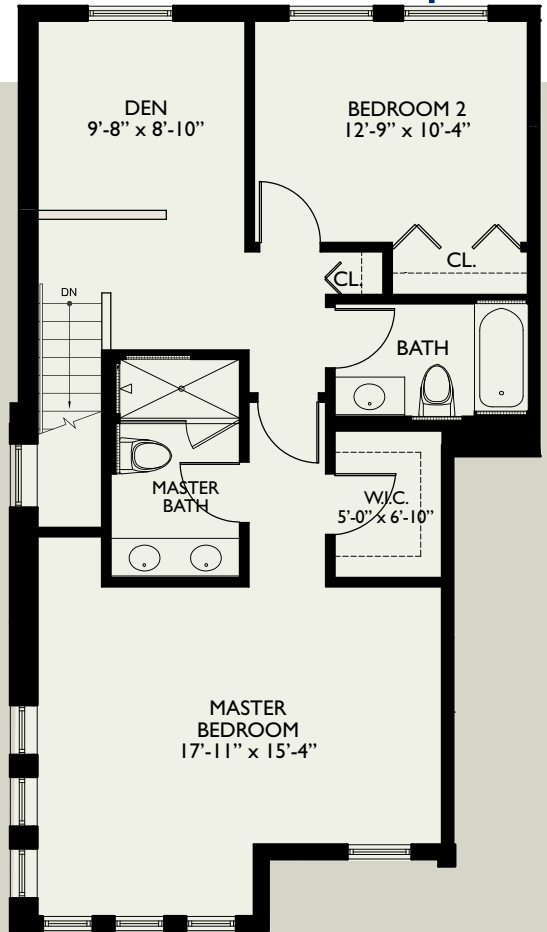

Plan B2.1

1,836 sq. ft.

unit 2201

Lower Level

Upper Level

Please note that specifications, equipment, dimensions and prices are subject to change without notice.
*Square Footage does not include balcony/patio.
All dimensions are approximate.